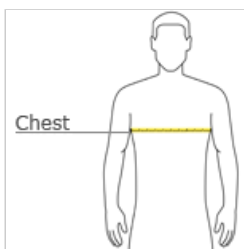

### HOW TO MEASURE

**CHEST WIDTH**  
Measure under the arm and around the fullest part of the chest with arms down, keeping tape horizontal.

### SIZE CHART

	2XS	XS	S	M	L	XL	2XL	3XL	4XL	5XL
Chest	31-32	33-34	35-37	38-40	41-44	45-48	49-52	53-56	57-60	61-64